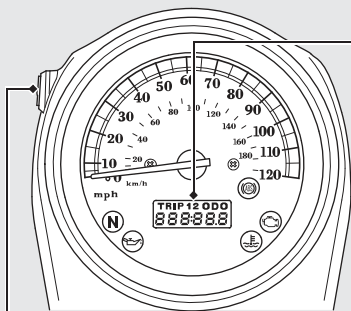

# Instruments

Select/Reset button

**Odometer [ODO], Tripmeter [TRIP 1/2] & Clock**  
Select/Reset button switches between odometer, tripmeters & clock.

- Odometer: Total distance ridden.
- Tripmeter: Distance ridden since tripmeter was reset (press and hold Select/Reset button to reset to 0.0 mile/km).