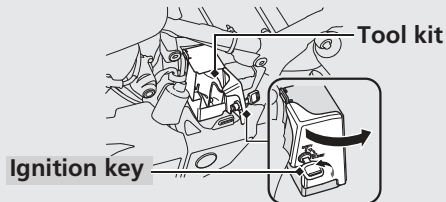

Space to store a document bag is located under the seat.

Document bag

Removing the Seat ➔ P.48

The tool kit is in the compartment box behind the left side cover.

(VT750C)

▶ Insert the ignition key and turn it counterclockwise to unlock.

(VT750C ABS)

Removing the Side Cover ➔ P.49