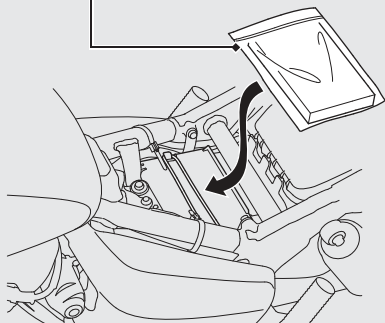

Space to store a document bag is located under the seat.

Document bag

Removing the Seat ➔ P.48

The tool kit is in the compartment box behind the left side cover.

(VT750C)

▶ Insert the ignition key and turn it counterclockwise to unlock.

(VT750C ABS)

Removing the Side Cover ➔ P.49