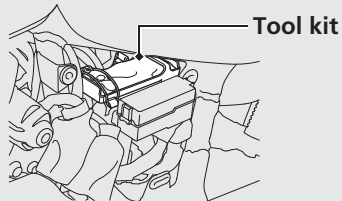

Space to store a document bag is located under the seat.

Document bag

Removing the Seat ➔ P.48

The tool kit is in the compartment box behind the left side cover.

(VT750C)

▶ Insert the ignition key and turn it counterclockwise to unlock.

(VT750C ABS)

Removing the Side Cover ➔ P.49