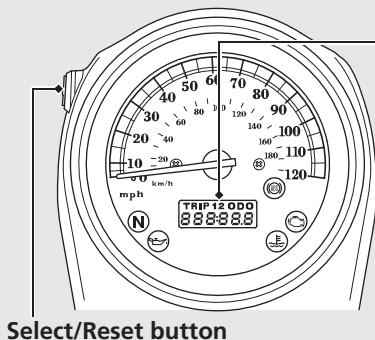

Instruments

TRIP 12 ODO
888:88.8

Odometer [ODO], Tripmeter [TRIP 1/2] & Clock
Select/Reset button switches between odometer, tripmeters & clock.

- Odometer: Total distance ridden.
- Tripmeter: Distance ridden since tripmeter was reset (press and hold Select/Reset button to reset to 0.0 mile/km).