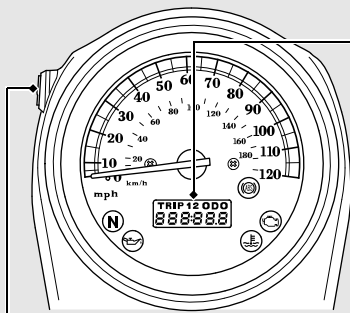

Instruments

Select/Reset button

Odometer [ODO], Tripmeter [TRIP 1/2] & Clock
Select/Reset button switches between odometer, tripmeters & clock.

- Odometer: Total distance ridden.
- Tripmeter: Distance ridden since tripmeter was reset (press and hold Select/Reset button to reset to 0.0 mile/km).