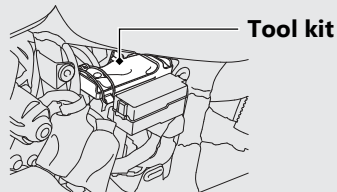

Removing the Side Cover ➔ P.54