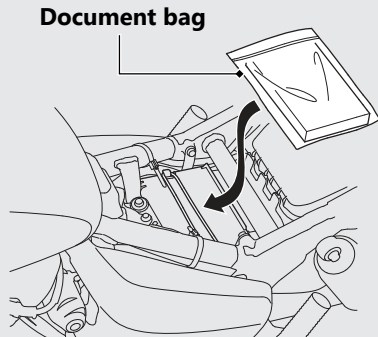

Storage Equipment *(Continued)*

Space to store a document bag is located under the seat.

Removing the Seat ➔ P.53

The tool kit is in the compartment box behind the left side cover.

VT750C

▶ Insert the ignition key and turn it counterclockwise to unlock.