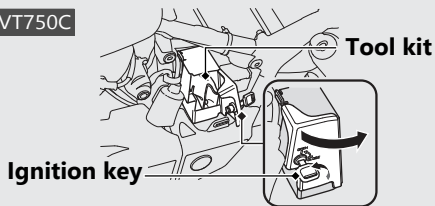

Storage Equipment *(Continued)*

Space to store a document bag is located under the seat.

Removing the Seat ➔ P.53

The tool kit is in the compartment box behind the left side cover.

VT750C

▶ Insert the ignition key and turn it counterclockwise to unlock.