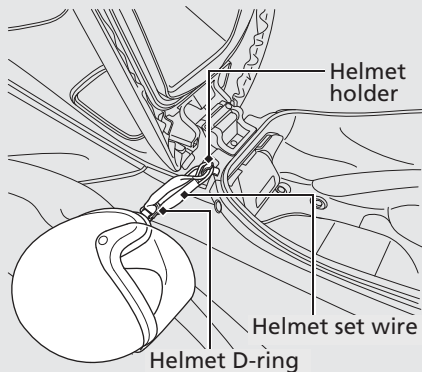

### Helmet Holder

The helmet holder is located under the seat.

A helmet set wire is in the tool kit.

- u Use the helmet holder only when parked.

## 3 WARNING

Riding with a helmet attached to the holder can interfere with your ability to safely operate the scooter and could lead to a crash in which you can be seriously hurt or killed.

Use the helmet holder only while parked. Do not ride with a helmet secured by the holder.