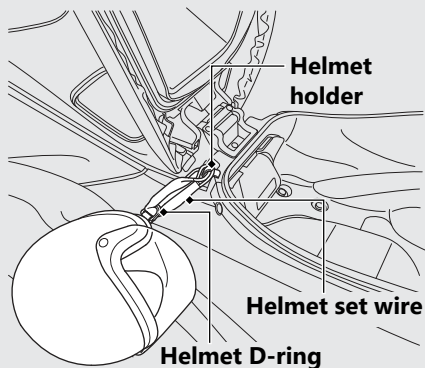

Storage Equipment *(Continued)*

Helmet Holder

The helmet holder is located under the seat. A helmet set wire is in the tool kit.

- ▶ Use the helmet holder only when parked.

⚠ WARNING

Riding with a helmet attached to the holder can interfere with your ability to safely operate the scooter and could lead to a crash in which you can be seriously hurt or killed.

Use the helmet holder only while parked. Do not ride with a helmet secured by the holder.

Opening the Seat ➔ P.39