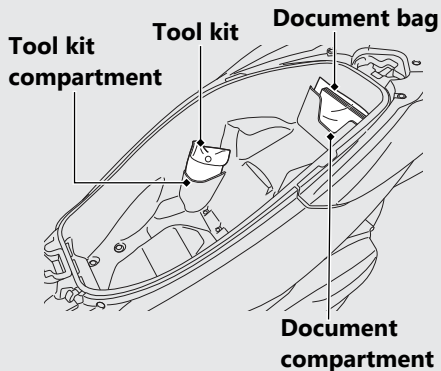

A helmet can be stored in the center compartment.

Set the front of the helmet forward.

- ▶ Some helmets may not fit in the compartment due to their size or design.

Center compartment

Never exceed the maximum weight limit.

Maximum Weight: 22 lb (10 kg)

- ▶ Do not store any items that are flammable or susceptible to heat damage.
- ▶ Do not store valuables or fragile articles.

Tool Kit/Document Bag

The tool kit and document bag are in the center compartment.