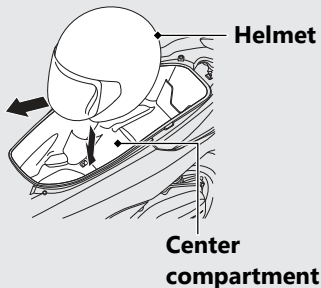

A helmet can be stored in the center compartment.

Set the front of the helmet forward.

- ▶ Some helmets may not fit in the compartment due to their size or design.

Center compartment

Never exceed the maximum weight limit.

Maximum Weight: 22 lb (10 kg)

- ▶ Do not store any items that are flammable or susceptible to heat damage.
- ▶ Do not store valuables or fragile articles.

Tool Kit/Document Bag

The tool kit and document bag are in the center compartment.