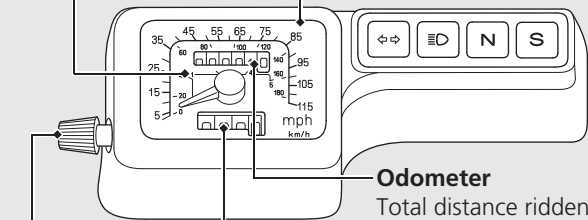

Instruments

Gear range indicator

Shows proper speed range for each gear.

Speedometer

This shows your speed in miles (USA) or kilometers (Canada) per hour.

Tripmeter reset knob

Odometer

Total distance ridden.

- USA: Odometer & Tripmeter read in miles.
- Canada: Odometer & Tripmeter read in kilometers.

Tripmeter

Distance ridden since you last reset the meter. (Turn the tripmeter reset knob as shown to reset to zero (0)).