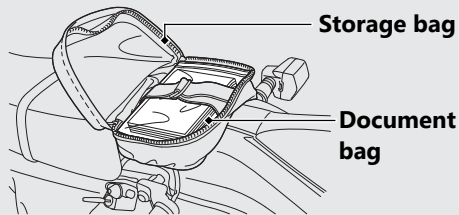

Storage Equipment

Document Bag

The document bag is in the storage bag behind the seat.

Helmet Holder

The helmet holder is located under the seat.

- ▶ Use the helmet holder only when parked.
- ▶ Insert the ignition key and turn it counterclockwise to unlock. Hang your helmet on the holder pin and push it in to lock. Remove the key.

⚠WARNING

Riding with a helmet attached to the holder can interfere with the rear wheel or suspension and could cause a crash in which you can be seriously hurt or killed.

Use the helmet holder only while parked. Do not ride with a helmet secured by the holder.