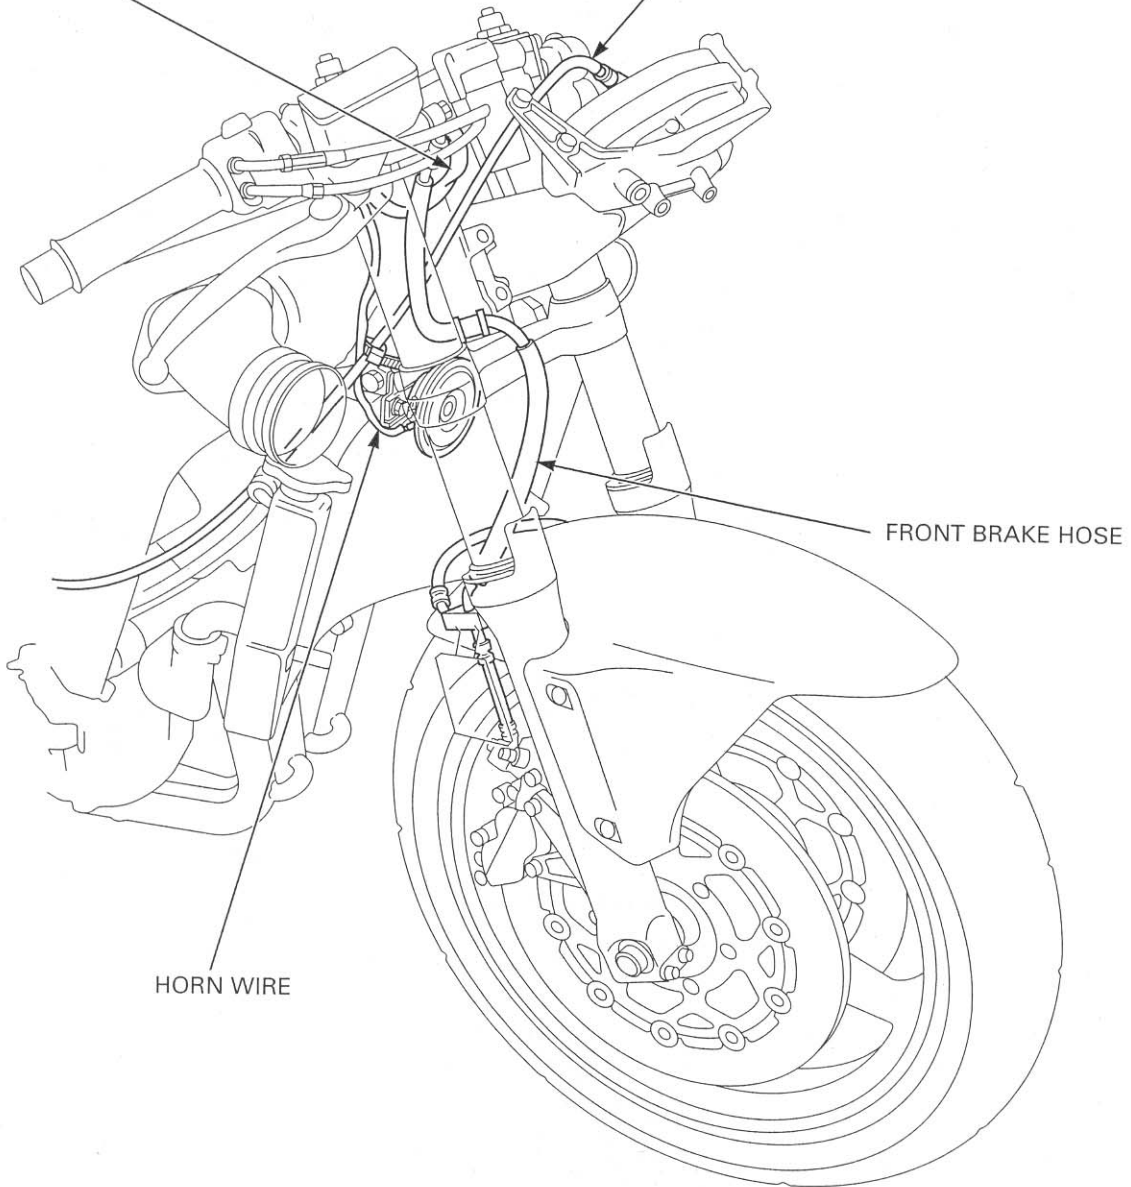

GENERAL INFORMATION

RIGHT HANDLEBAR
SWITCH WIRE

CLUTCH CABLE

HORN WIRE

FRONT BRAKE HOSE