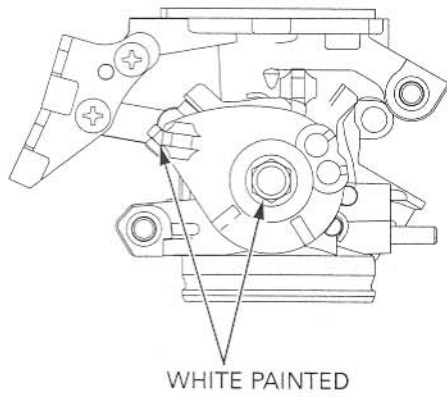

FUEL SYSTEM (Programmed Fuel Injection)

THROTTLE DRUM VIEW:

RIGHT SIDE VIEW:

THROTTLE LINK VIEW:

STARTER VALVE LINK VIEW: