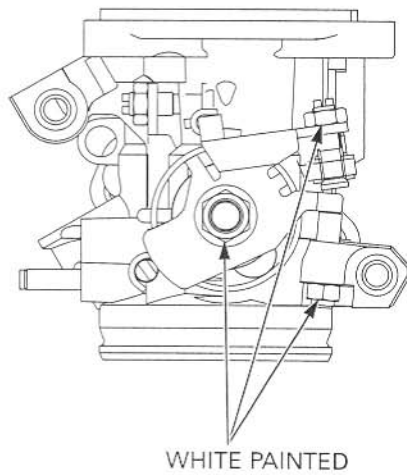

FUEL SYSTEM (Programmed Fuel Injection)

THROTTLE DRUM VIEW:

RIGHT SIDE VIEW:

THROTTLE LINK VIEW:

STARTER VALVE LINK VIEW: