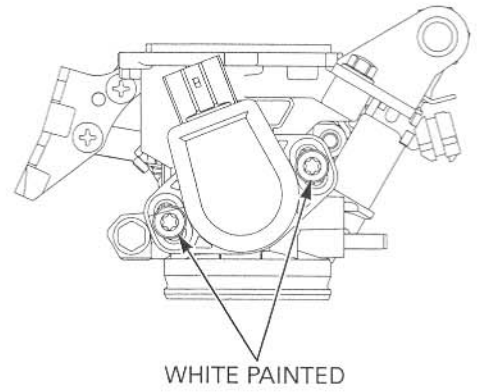

FUEL SYSTEM (Programmed Fuel Injection)

THROTTLE DRUM VIEW:

RIGHT SIDE VIEW:

THROTTLE LINK VIEW:

STARTER VALVE LINK VIEW: